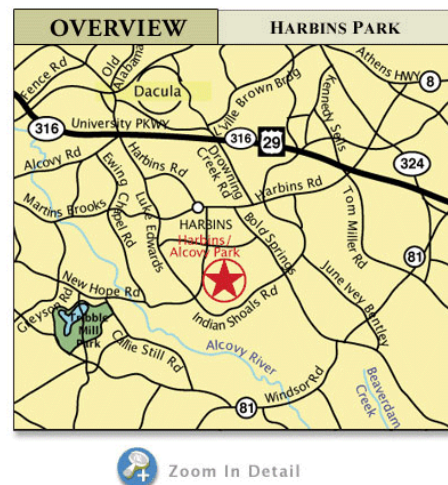

Harbins Park

3200 New Hope Rd, Dacula, GA

30019

Contact one of our Tournament Directors for more info:

Chad Parker - 678.848.0509

Napoleon Robinson - 404.207.2706

See your kids by following us on [Facebook.com/traininglegend](https://www.facebook.com/traininglegend) &

[TrainingLegends.com](https://www.TrainingLegends.com)